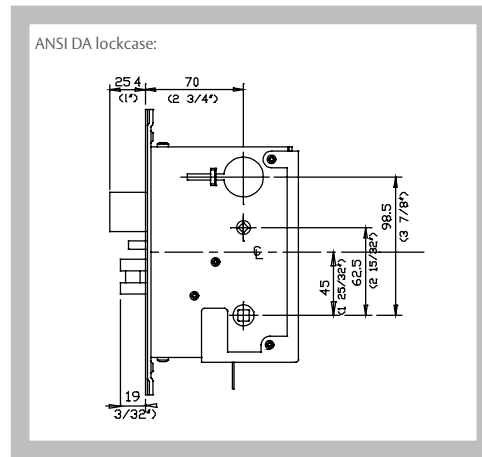

TECHNICAL DATA

Signature 1000 series

	1001	1021	1021 Interconnecting
Application	Passage or closet door	Front exterior doors	Interconnecting doors
Lock parts	Latch	Latch and deadbolt	Latch and deadbolt
Operating parts	Door handles	Door handle, cylinder and thumbturn	Door handle and cylinder
Lockcase	EURO, ANSI DB (deadbolt below), ANSI DA (deadbolt above).		
ANSI lock case widths	25 mm / 0,98 inches, 28 mm / 1,10 inches, 32 mm / 1,26 inches.		
ANSI backset	70 mm / 2,76 inches.		
EURO lock case widths	20 mm / 0,79 inches, 22 mm / 0,87 inches, 24 mm / 0,94 inches.		
EURO backsets	65 mm / 2,56 inches.		
Finishes	Satin Brass, Satin Chrome, Polished Brass, Satin Chrome.		
Handle	Wing, Functional, Gothic, Straight.		