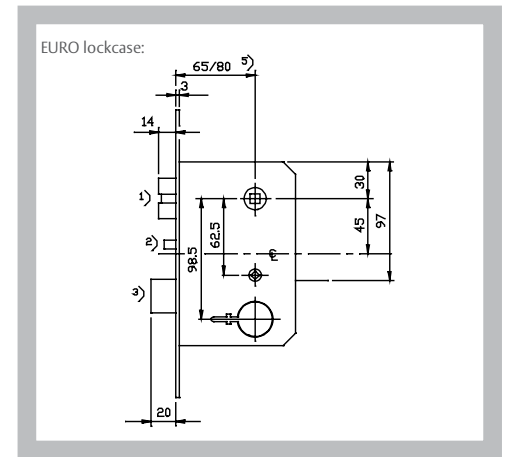

TECHNICAL DATA

Signature 1000 series

	1001	1021	1021 Interconnecting
Application	Passage or closet door	Front exterior doors	Interconnecting doors
Lock parts	Latch	Latch and deadbolt	Latch and deadbolt
Operating parts	Door handles	Door handle, cylinder and thumbturn	Door handle and cylinder
Lockcase	EURO, ANSI DB (deadbolt below), ANSI DA (deadbolt above).		
ANSI lock case widths	25 mm / 0,98 inches, 28 mm / 1,10 inches, 32 mm / 1,26 inches.		
ANSI backset	70 mm / 2,76 inches.		
EURO lock case widths	20 mm / 0,79 inches, 22 mm / 0,87 inches, 24 mm / 0,94 inches.		
EURO backsets	65 mm / 2,56 inches.		
Finishes	Satin Brass, Satin Chrome, Polished Brass, Satin Chrome.		
Handle	Wing, Functional, Gothic, Straight.		