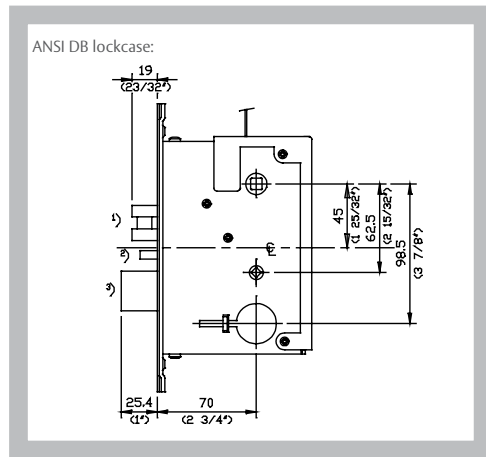

TECHNICAL DATA

Signature 1000 series

	1001	1021	1021 Interconnecting
Application	Passage or closet door	Front exterior doors	Interconnecting doors
Lock parts	Latch	Latch and deadbolt	Latch and deadbolt
Operating parts	Door handles	Door handle, cylinder and thumbturn	Door handle and cylinder
Lockcase	EURO, ANSI DB (deadbolt below), ANSI DA (deadbolt above).		
ANSI lock case widths	25 mm / 0,98 inches, 28 mm / 1,10 inches, 32 mm / 1,26 inches.		
ANSI backset	70 mm / 2,76 inches.		
EURO lock case widths	20 mm / 0,79 inches, 22 mm / 0,87 inches, 24 mm / 0,94 inches.		
EURO backsets	65 mm / 2,56 inches.		
Finishes	Satin Brass, Satin Chrome, Polished Brass, Satin Chrome.		
Handle	Wing, Functional, Gothic, Straight.		