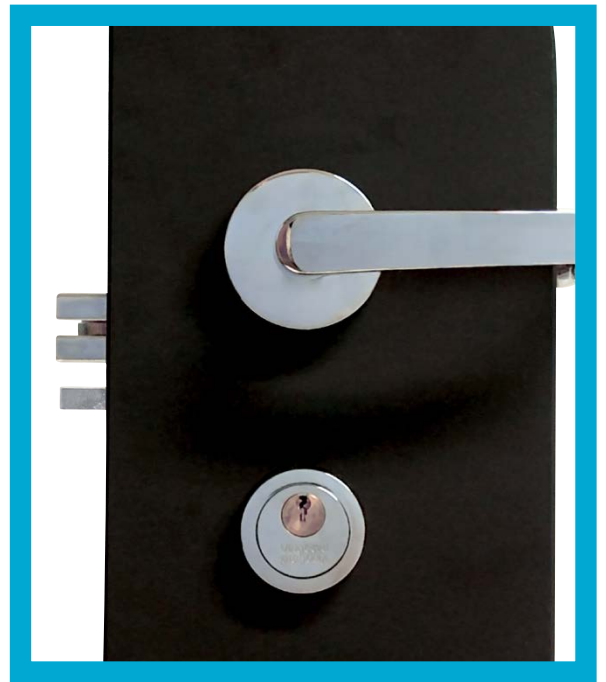

VingCard Signature Mechanical Locks

Where design integrity is top priority, there is a desire for the necessary hardware to blend into the interior, thus becoming virtually invisible to the end-user.

We have complemented our VingCard Signature locks with high quality traditional locks to exactly match the style and finish of any VingCard Signature lock, ensuring a uniformed and sophisticated style throughout your property.

FEATURES

- : For aesthetic appeal, our traditional locks provide a uniform look throughout the property from main entry to bathrooms.
- : Conforms to or exceeds the toughest building codes.
- : Materials and finish; Satin Chrome, Satin Brass, Polished Chrome and Polished Brass.
- : Suitable for storage room-, closet-, passage-, interconnecting-, bathroom doors and more.

TECHNICAL DATA

Signature 1000 series

	1001	1021	1021 Interconnecting
Application	Passage or closet door	Front exterior doors	Interconnecting doors
Lock parts	Latch	Latch and deadbolt	Latch and deadbolt
Operating parts	Door handles	Door handle, cylinder and thumbturn	Door handle and cylinder
Lockcase	EURO, ANSI DB (deadbolt below), ANSI DA (deadbolt above).		
ANSI lock case widths	25 mm / 0,98 inches, 28 mm / 1,10 inches, 32 mm / 1,26 inches.		
ANSI backset	70 mm / 2,76 inches.		
EURO lock case widths	20 mm / 0,79 inches, 22 mm / 0,87 inches, 24 mm / 0,94 inches.		
EURO backsets	65 mm / 2,56 inches.		
Finishes	Satin Brass, Satin Chrome, Polished Brass, Satin Chrome.		
Handle	Wing, Functional, Gothic, Straight.		

Signature Bathroom locks

	565	2014
Lock parts	Latch and deadbolt	Latch and deadbolt
Operating parts	Door handles	Door handle
Lockcase	565 lockcase	2014 lockcase
Finishes	Satin Brass, Satin Chrome, Polished Brass, Satin Chrome.	
Handle	Wing, Functional, Gothic, Straight.	