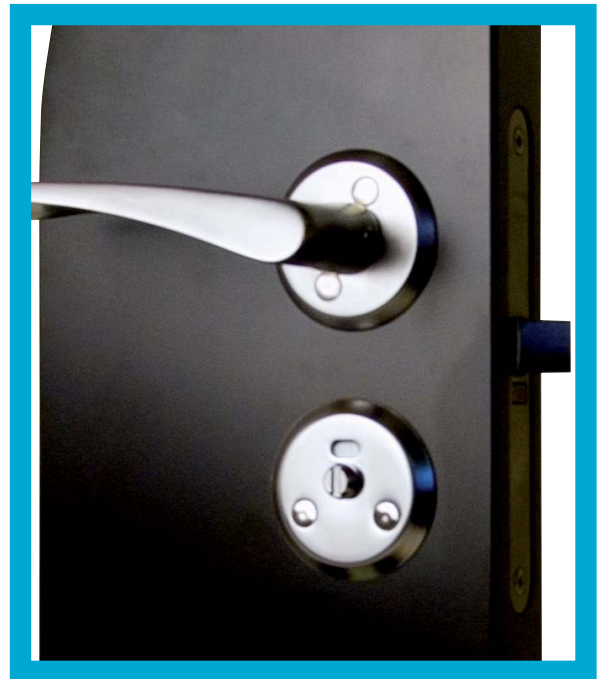

VingCard Signature Mechanical Locks

Where design integrity is top priority, there is a desire for the necessary hardware to blend into the interior, thus becoming virtually invisible to the end-user.

We have complemented our VingCard Signature locks with high quality traditional locks to exactly match the style and finish of any VingCard Signature lock, ensuring a uniformed and sophisticated style throughout your property.

FEATURES

- : For aesthetic appeal, our traditional locks provide a uniform look throughout the property from main entry to bathrooms.
- : Conforms to or exceeds the toughest building codes.
- : Materials and finish; Satin Chrome, Satin Brass, Polished Chrome and Polished Brass.
- : Suitable for storage room-, closet-, passage-, interconnecting-, bathroom doors and more.

TECHNICAL DATA

Signature 1000 series

	1001	1021	1021 Interconnecting
Application	Passage or closet door	Front exterior doors	Interconnecting doors
Lock parts	Latch	Latch and deadbolt	Latch and deadbolt
Operating parts	Door handles	Door handle, cylinder and thumbturn	Door handle and cylinder
Lockcase	EURO, ANSI DB (deadbolt below), ANSI DA (deadbolt above).		
ANSI lock case widths	25 mm / 0,98 inches, 28 mm / 1,10 inches, 32 mm / 1,26 inches.		
ANSI backset	70 mm / 2,76 inches.		
EURO lock case widths	20 mm / 0,79 inches, 22 mm / 0,87 inches, 24 mm / 0,94 inches.		
EURO backsets	65 mm / 2,56 inches.		
Finishes	Satin Brass, Satin Chrome, Polished Brass, Satin Chrome.		
Handle	Wing, Functional, Gothic, Straight.		

Signature Bathroom locks

	565	2014
Lock parts	Latch and deadbolt	Latch and deadbolt
Operating parts	Door handles	Door handle
Lockcase	565 lockcase	2014 lockcase
Finishes	Satin Brass, Satin Chrome, Polished Brass, Satin Chrome.	
Handle	Wing, Functional, Gothic, Straight.	