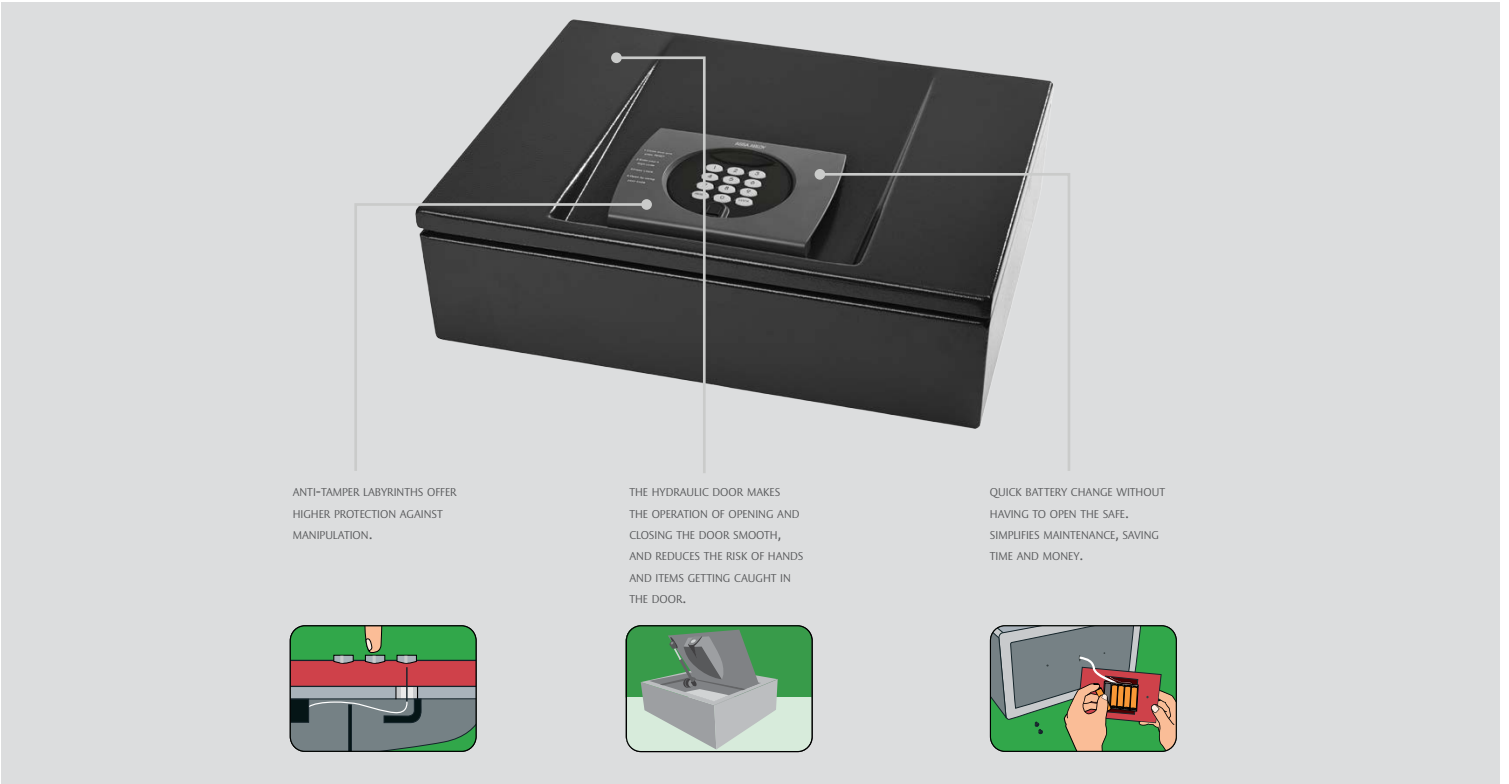

ANTI-TAMPER LABYRINTHS OFFER HIGHER PROTECTION AGAINST MANIPULATION.

THE HYDRAULIC DOOR MAKES THE OPERATION OF OPENING AND CLOSING THE DOOR SMOOTH, AND REDUCES THE RISK OF HANDS AND ITEMS GETTING CAUGHT IN THE DOOR.

QUICK BATTERY CHANGE WITHOUT HAVING TO OPEN THE SAFE. SIMPLIFIES MAINTENANCE, SAVING TIME AND MONEY.

SafeLink Software

SafeLink software is the ultimate tool to commission, maintain, and service Elsafe safes.

PinKey

PinKey is a compact electronic PIN code protected key to securely override and service Elsafe safes.

Outlets

Optional internal power outlet in different types (US, EU and UK).